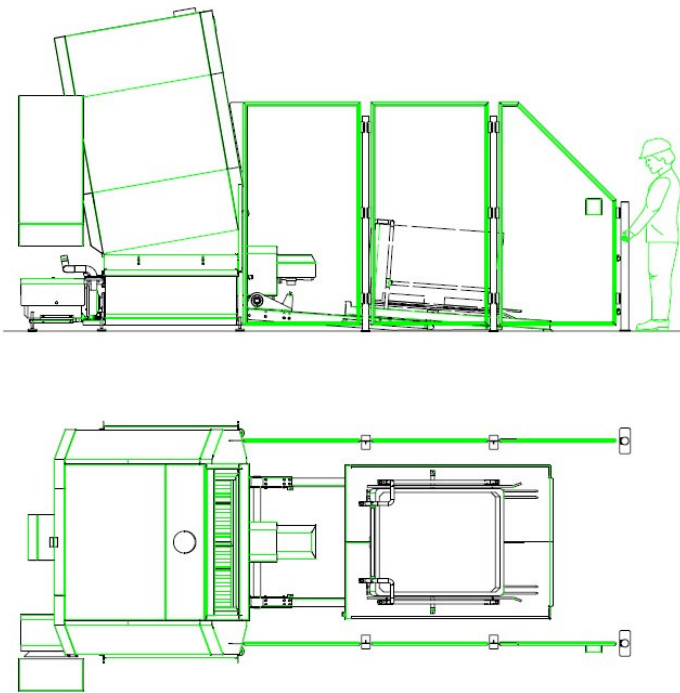

The Container Cabin Washing Machine from

ELIONA
INDUSTRIAL

- A fully open and hygienic construction

- Motor actuated rotating washing and rinsing arms for inside and outside cleaning of the containers

- Self-actuated hydraulic rotating washing arm in the door for outside bottom cleaning of the containers

- Complete and free adjustable washing cycles from loading, pre-washing, washing, rinsing to unloading

The best
Quality / Price
Relation

MODEL	CONCEPT	MACHINE SIZE
WR 120.100	Washing and Rinsing	L 4960 x B 2430 x H 3020
PWR 120.100	Prewashing, Washing and Rinsing	L 5300 x B 2600 x H 3050