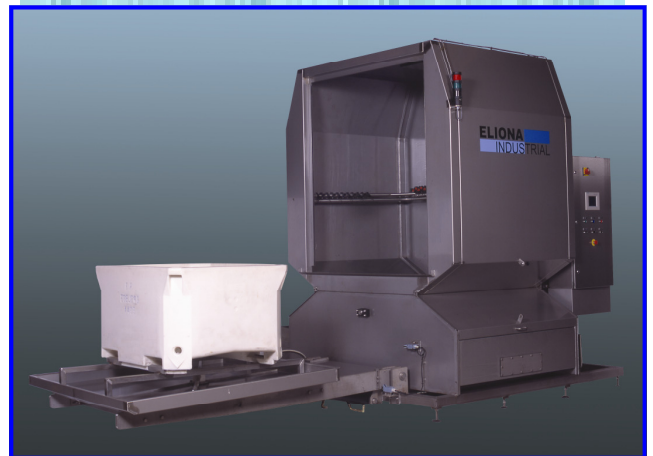

The Container Cabin Washing Machine from

ELIONA
INDUSTRIAL

- A fully open and hygienic construction

- Motor actuated rotating washing and rinsing arms for inside and outside cleaning of the containers

- Self-actuated hydraulic rotating washing arm in the door for outside bottom cleaning of the containers

- Complete and free adjustable washing cycles from loading, pre-washing, washing, rinsing to unloading

The best
Quality / Price
Relation

MODEL	CONCEPT	MACHINE SIZE
WR 120.100	Washing and Rinsing	L 4960 x B 2430 x H 3020
PWR 120.100	Prewashing, Washing and Rinsing	L 5300 x B 2600 x H 3050