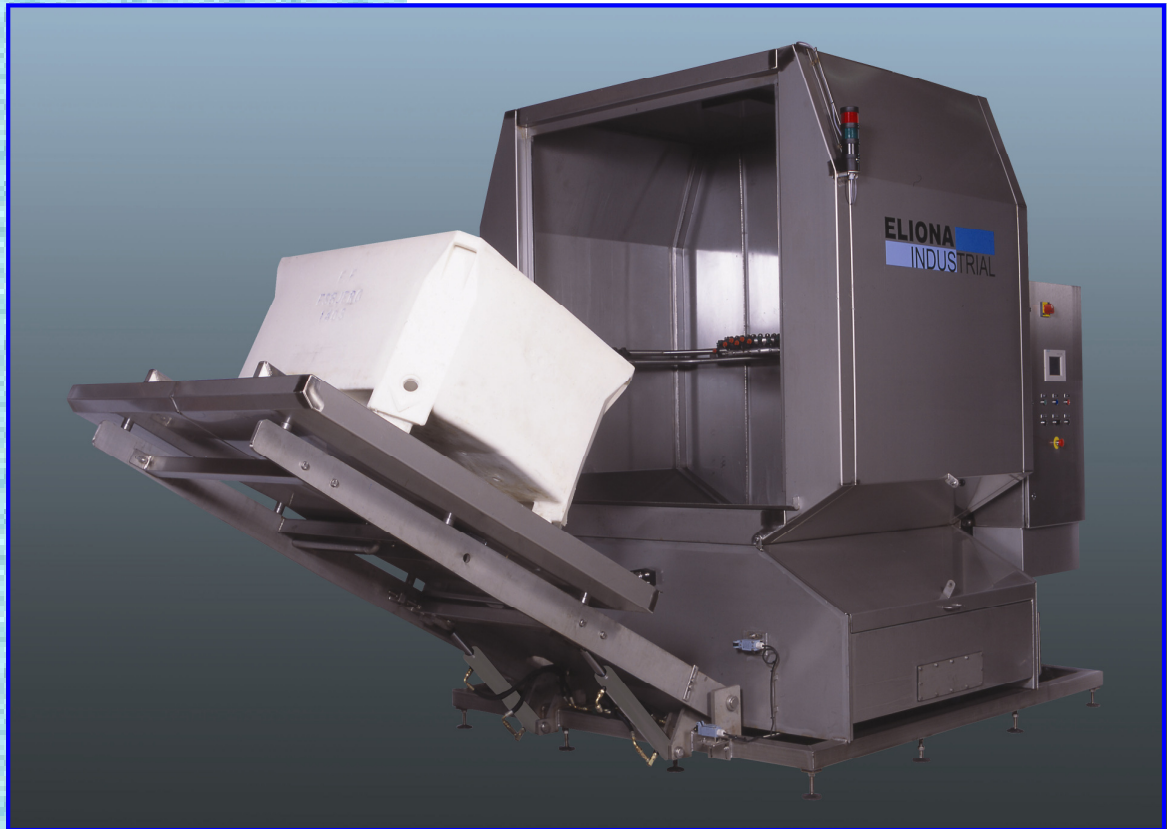

The Container Cabin Washing Machine from

ELIONA
INDUSTRIAL

- A fully open and hygienic construction

- Motor actuated rotating washing and rinsing arms for inside and outside cleaning of the containers

- Self-actuated hydraulic rotating washing arm in the door for outside bottom cleaning of the containers

- Complete and free adjustable washing cycles from loading, pre-washing, washing, rinsing to unloading

The best
Quality / Price
Relation

MODEL	CONCEPT	MACHINE SIZE
WR 120.100	Washing and Rinsing	L 4960 x B 2430 x H 3020
PWR 120.100	Prewashing, Washing and Rinsing	L 5300 x B 2600 x H 3050